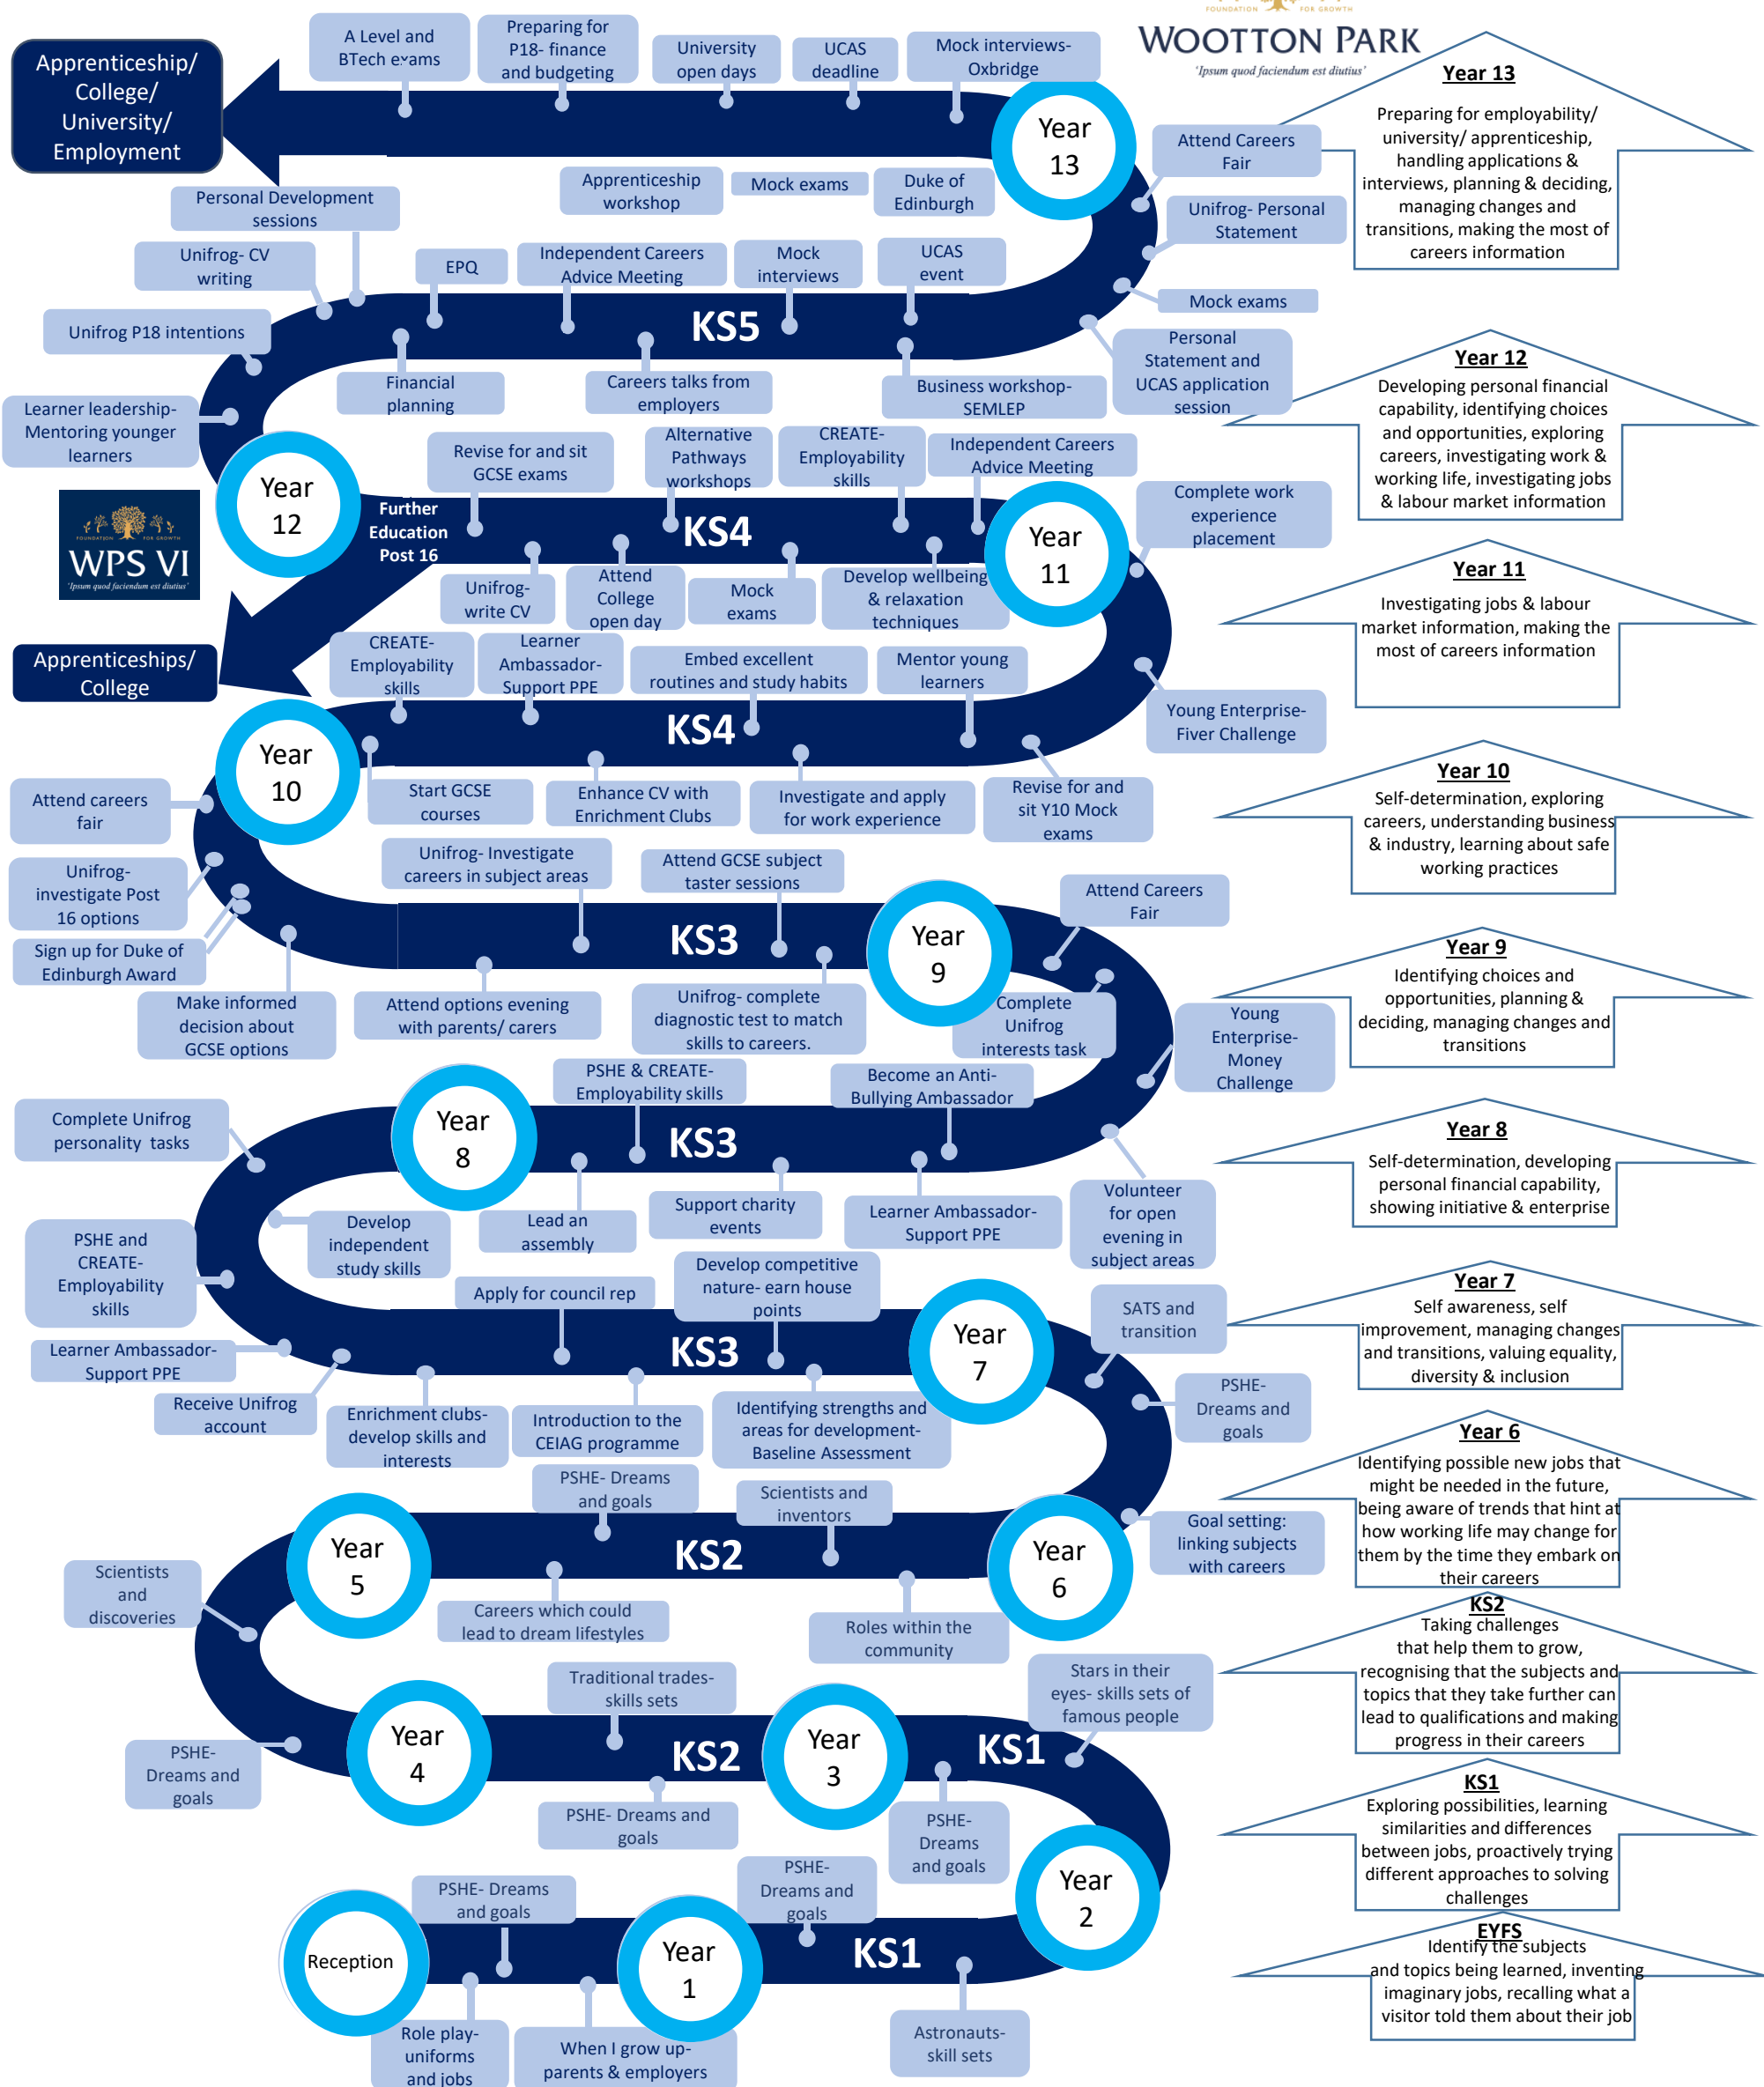

# Careers Education- Learning Journey

## WOOTTON PARK

*'Ipsum quod faciendum est diutius'*

**unifrog**

**SEMLEP**  
South East Midlands  
Local Enterprise Partnership

GATSBY